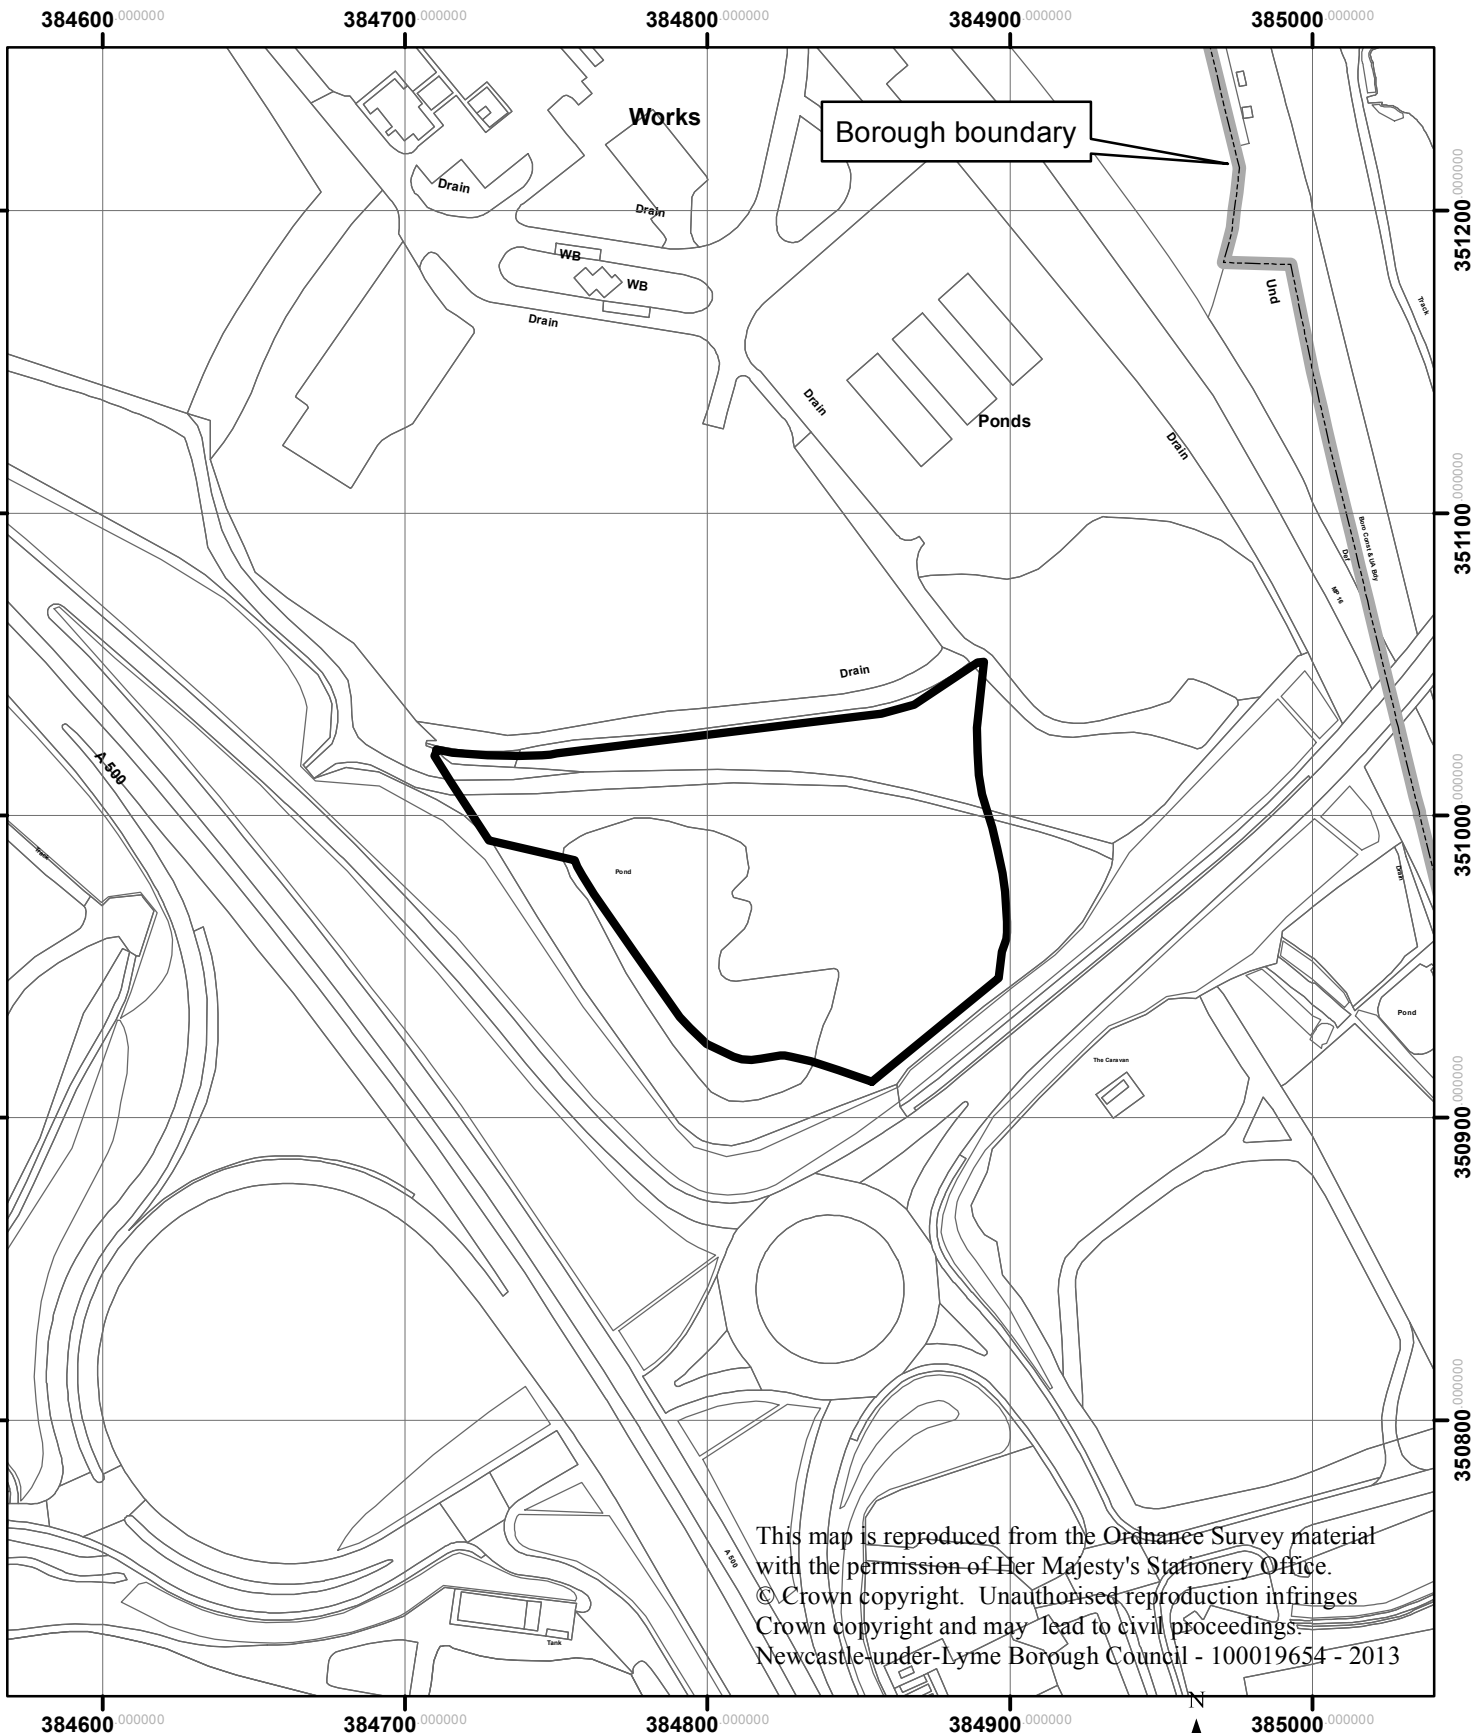

# Chatterley Gateway North Phase 2, Site 8 – on plot landscaping

14/00331/REM

This map is reproduced from the Ordnance Survey material with the permission of Her Majesty's Stationery Office. © Crown copyright. Unauthorised reproduction infringes Crown copyright and may lead to civil proceedings. Newcastle-under-Lyme Borough Council - 100019654 - 2013